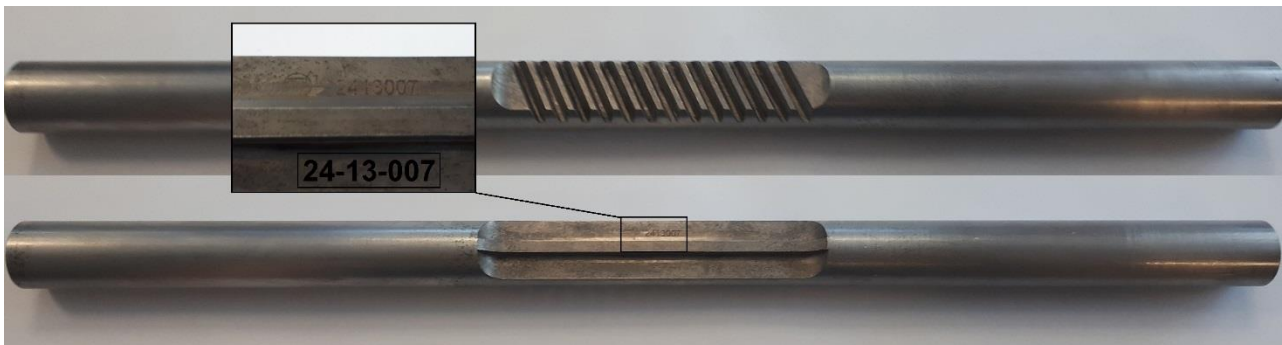

TECHNICAL INFORMATION

Document: TI_T318_010

Date: 25/06/2019

Subject: Steering rack and pinion

| Reference: | Table | Item | Code |
|------------|-------|------|-----------|
| | 13B | 1 | 2413007 |
| | 13B | 6 | 090909019 |

Accomplishment: immediate

The following components had a laser marking variant:

- 24-13-007: standard steering rack

- 09-09-09-019: standard pinion

The alternative marking codes are:

- F0003150: standard steering rack

- F0003022: standard pinion

Tatus recommends to pairing laser marked 24-13-007 only with 09-09-09-019 and F0003150 only with F0003022.